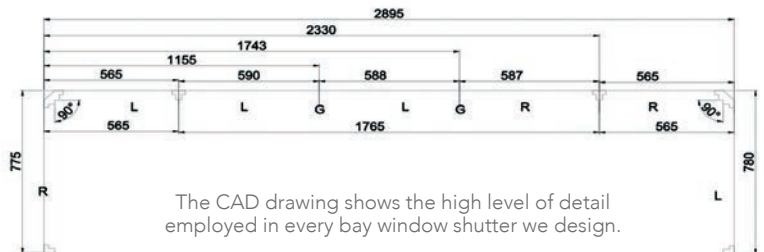

MADE-TO-MEASURE BAY WINDOW SPECIALISTS

Bay windows are notoriously hard to cover. Luckily Perfect Shutters can be customised to fit all bay windows and frames.

▲ SQUARE BAY

Transform your bay into a feature window. We provide a professional service with bay shutters always installed by two skilled fitters.