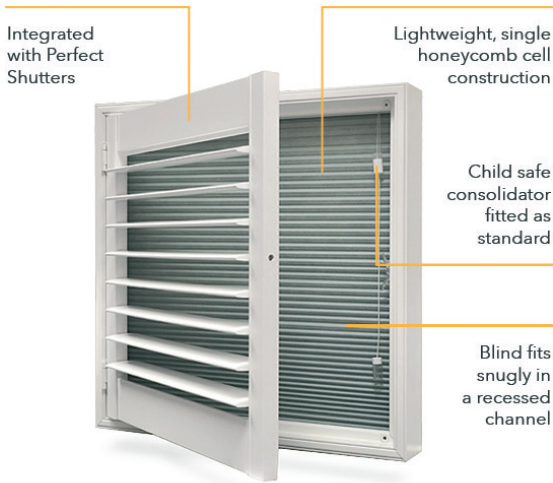

Bi-fold tracked shutters work well in conjunction with bi-fold doors allowing you to concertina large runs of shutters out of the way and bring the outside in.

BY-PASS ►

Sliding doors, room dividers or simply a privacy screen, our By-pass system provides an excellent solution.

Tracked shutters are supported both at the top and bottom, with a sliding headrail and a custom mini aluminium floor rail for smooth operation.

BLACKOUT WINDOW SHUTTERS

Blackout Window Shutters (room darkening shutters) are made for rooms that require almost total darkness. Ideal for night workers, nurseries or a home cinema.